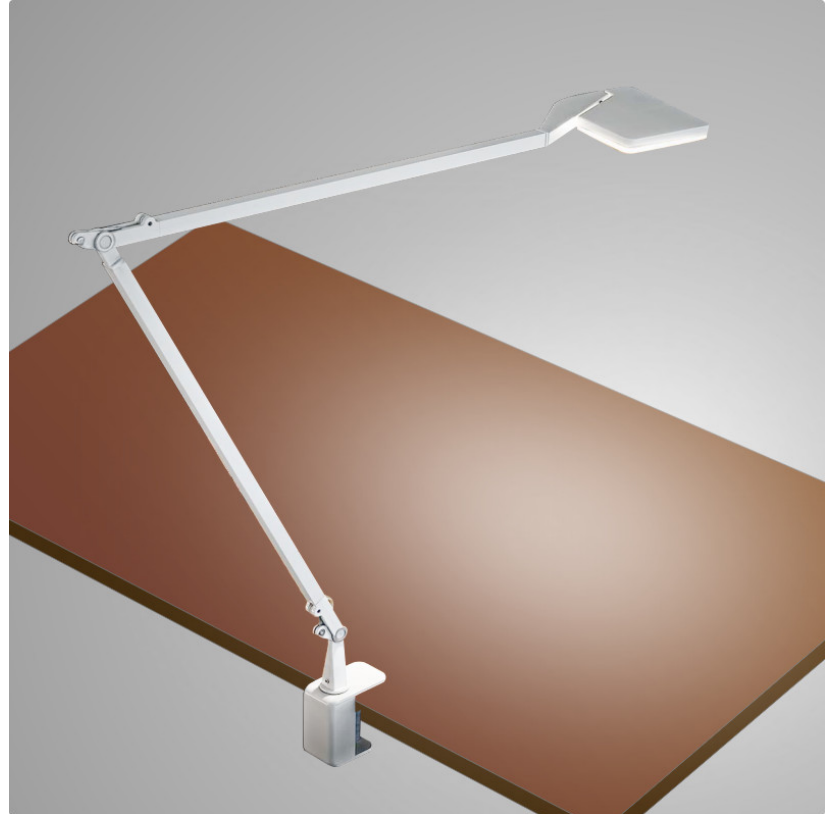

PROJECT
TYPE
NOTES
QUANTITY
DATE

JACKIE - WITH CLAMP PORTABLE

D84355-WHI

GENERAL

Series: Jackie
Subseries: Jackie - with Clamp
Brand: Panzeri
Division: Design
Mounting Type: Portable
Mounting Location: Table
Subcategory: Task

PHYSICAL

Shape: Abstract
Length (mm): 590
Length (in): 23 1/4
Height (mm): 530
Height (in): 20 7/8
Light Distribution: Adjustable / Direct
Weight (kg): 0.825
Weight (lbs): 1.82
Fixture Material: Aluminum Die Cast

ELECTRICAL

Lamp Type: LED
Input Wattage (W): 10
Dimming: 5-Step Touch Dimming
Driver Location: Inline Transformer Plug
Input Voltage (V): 120
Output Voltage (V): 24

LED

Color Temperature (°K): 3000
Max. Delivered Lumen (lm): 526
Nominal Lumen (lm): 600
CRI: >90 CRI
Lamp Life (hrs): 50000

OPTICAL

RATINGS AND CERTIFICATIONS

Certified By: CSA Certified to UL and CSA Standards
IP rating: IP40

10.5cm
(4 1/8")

59cm (23 1/4")